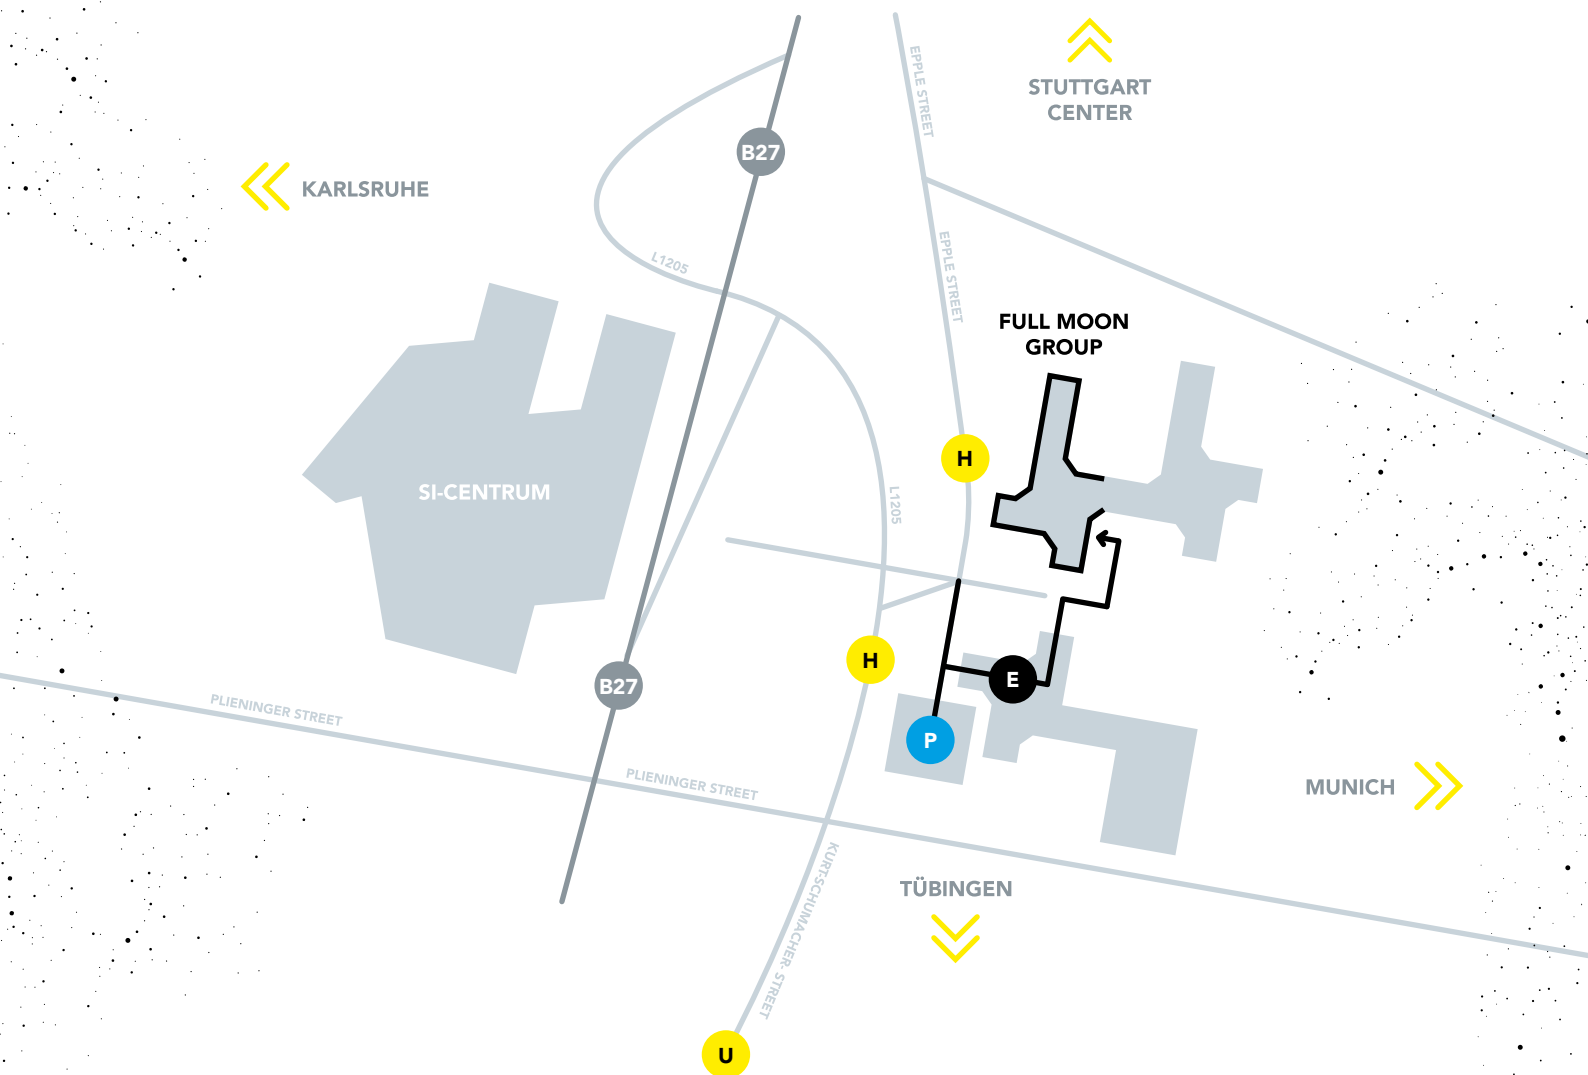

# ROUTE DIRECTIONS

FULL MOON  
group

Full Moon Group GmbH · Epplestraße 225 · 70567 Stuttgart  
Daimler-Area **Building 3, Ground floor**

- P CAR**  
Bundesstraße B27  
Exit **Möhringen**  
Visitor's Parking (P) over the way  
(Parkticket can be void at visitor registration (E))
- H BUS**  
Line **73, 77, X7**  
Bus station **Sternhäule**  
140 m / 2 min Walkway
- U UNDERGROUND**  
Line **U3**  
Station **Landhaus**  
450 m / 8 min Walkway

## **E ENTRY/GATE**

This is how you gain access to the area.  
Go to the right side of the turnstile.  
Here you will find a display:

1. Select company Full Moon using the buttons „< >”  
(department is shown on the display)
2. Make a call by using the button with the bell symbol
3. Display shows the call an the bell sounds
4. Conversation is being established
5. The called participant releases the side door

Sketches are not true to scale